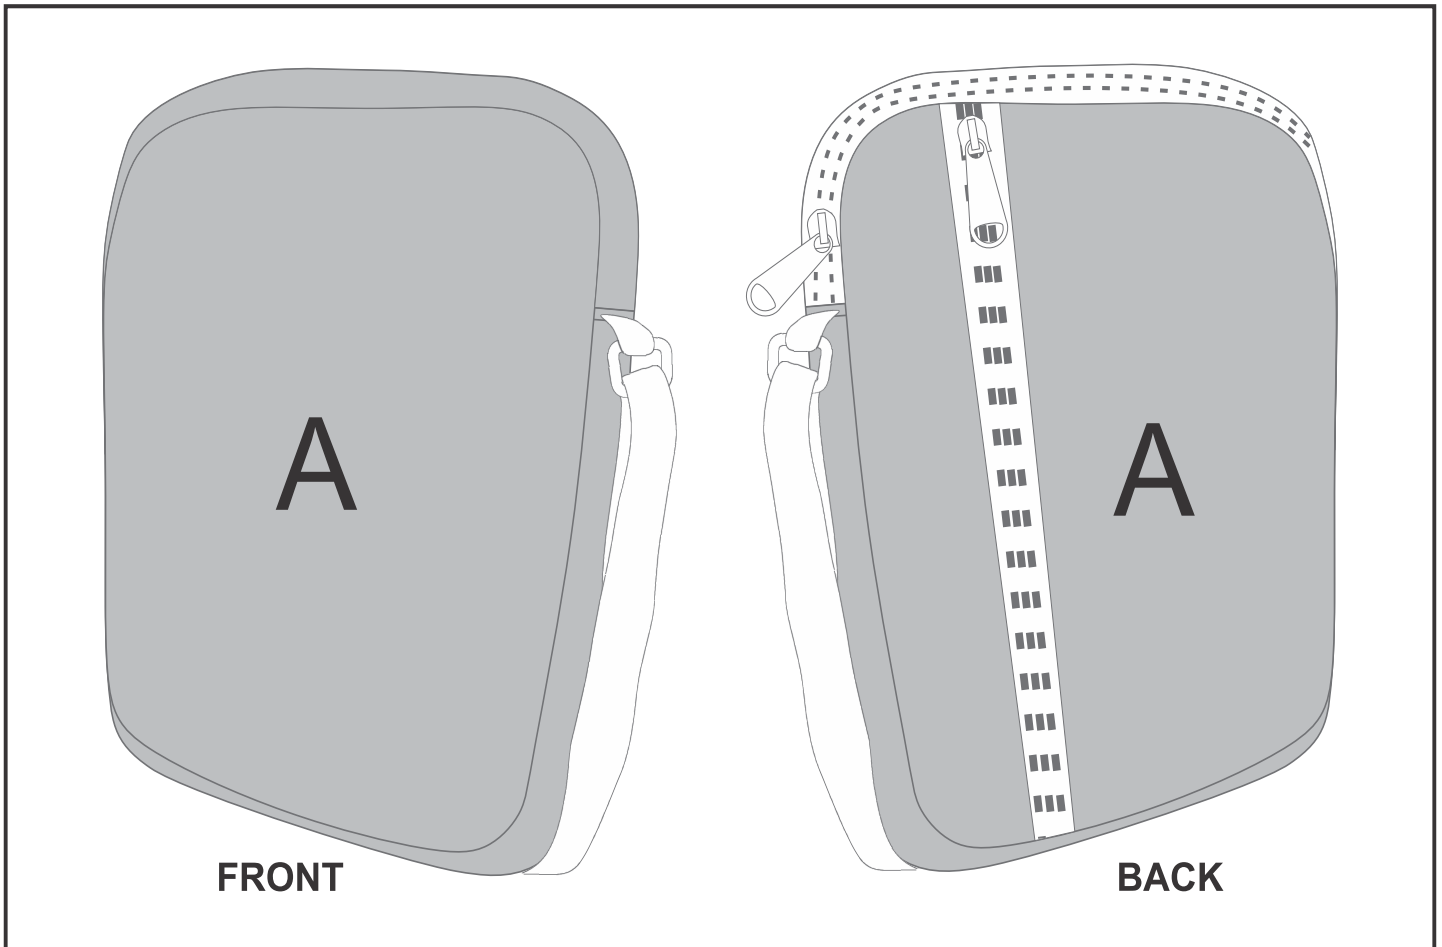

BC-HP-43-G

Hoppla Metropolis Crossbody Bag

Need to know:

Includes 1-Position Sublimation (setup fees apply)

- Please Note: We cannot guarantee 100% logo Alignment on all Brandable Panels.

Branding Options:

Position	Branding Method (Branding Code)	No. of Colours	Dimension
A	Custom Sublimation A (CPSUB-A)	Full Colour	462mm wide x 618mm high